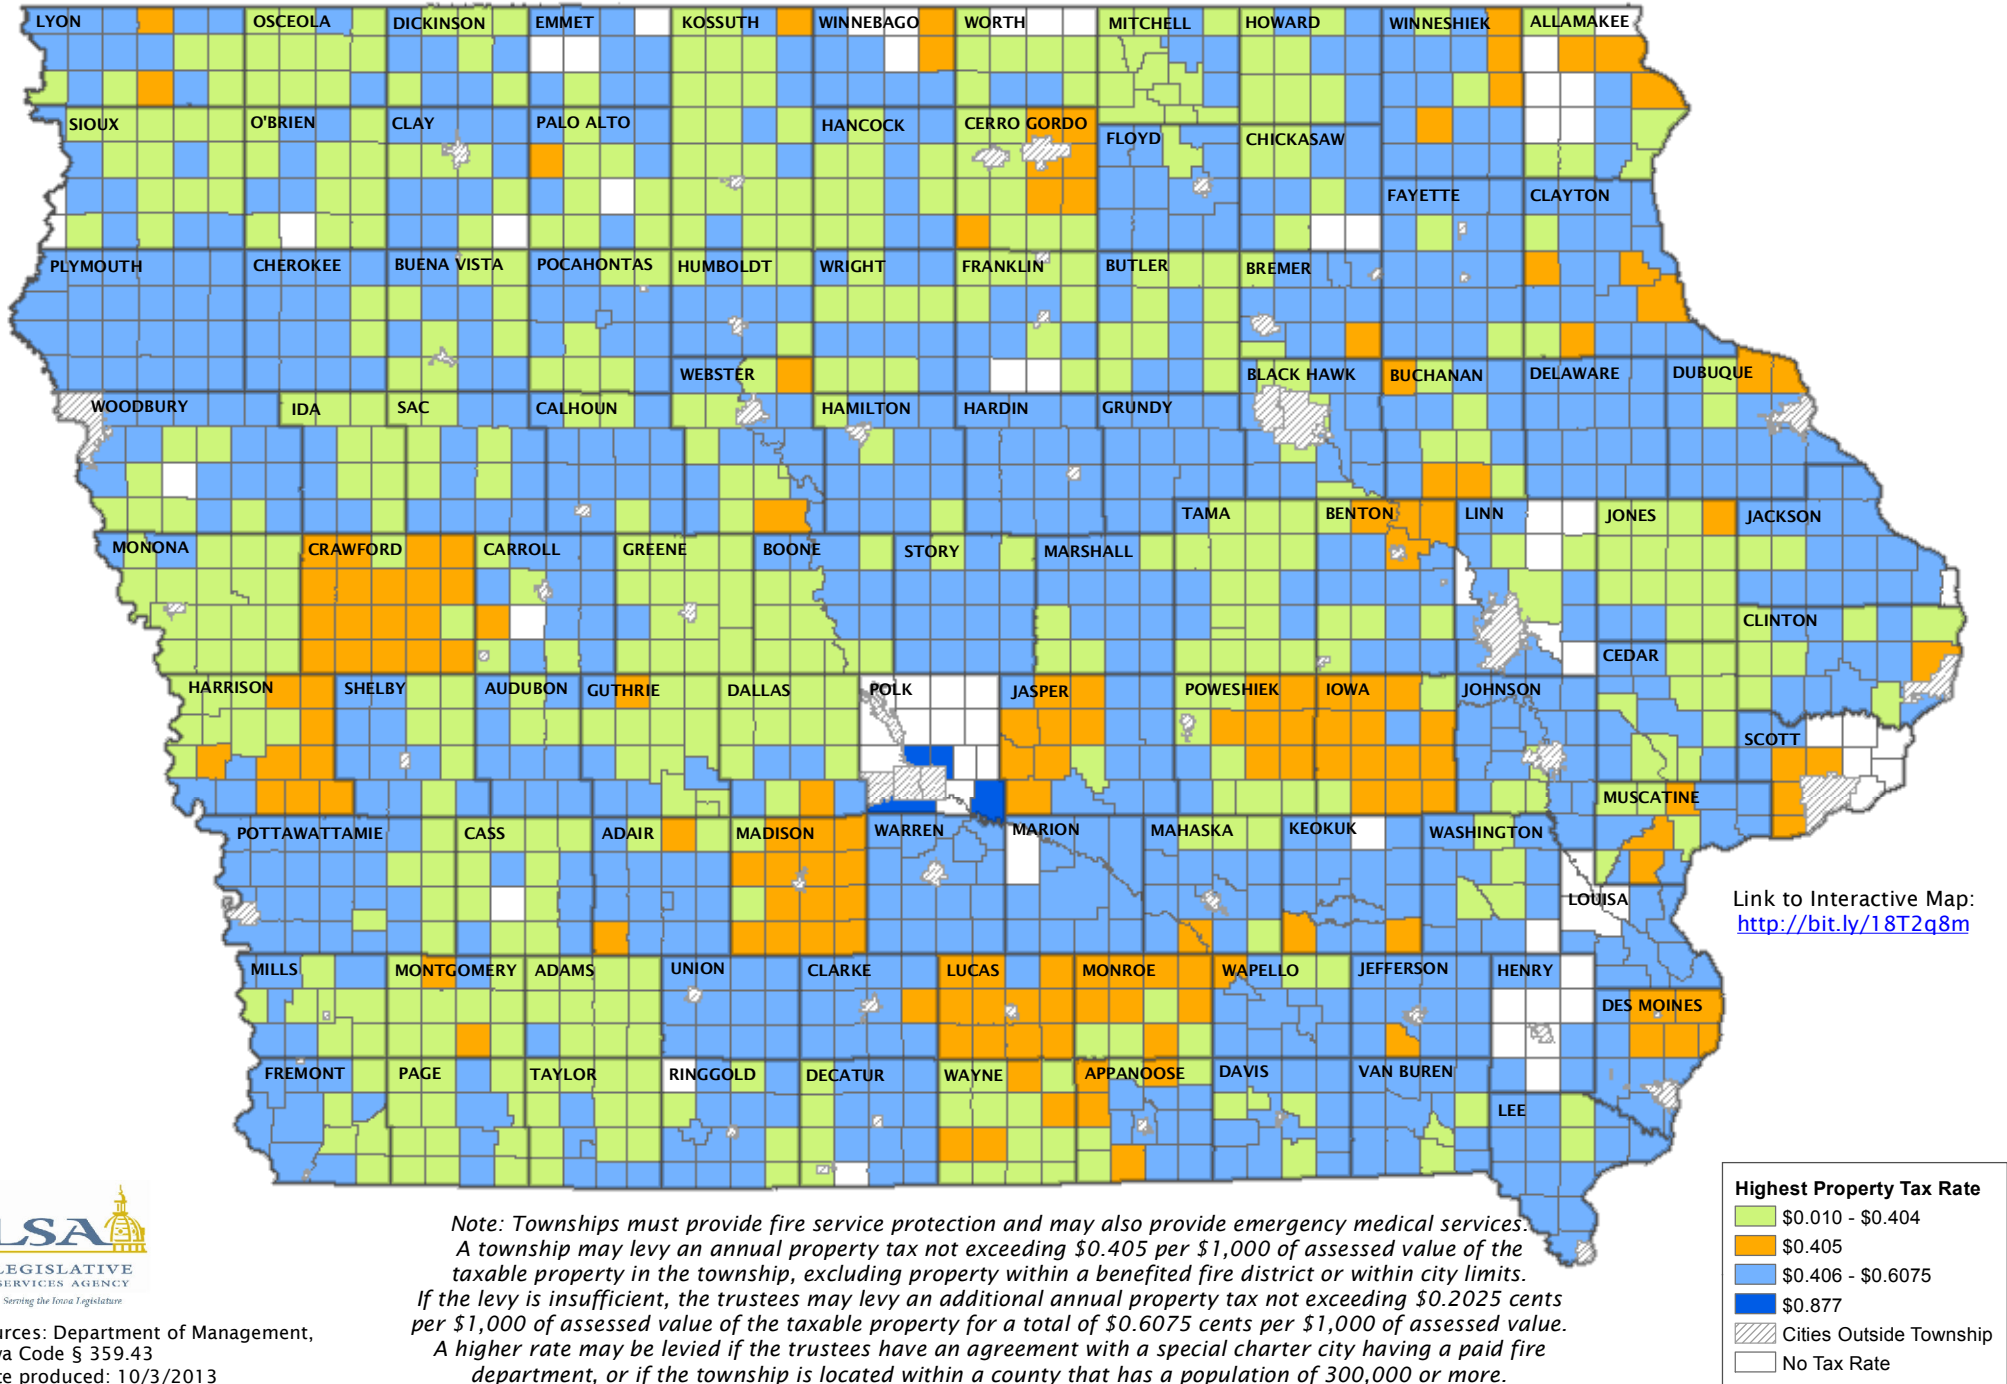

Property Tax Rates for Fire and Emergency Medical Services

By Township - FY 2014

Link to Interactive Map:
<http://bit.ly/18T2q8m>